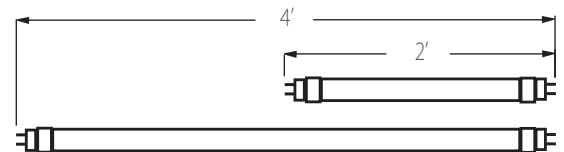

Ace Tube Lights Type A & B Nano Tube (AL-T8)

▼ Efficacy

- Only the highest quality LEDs are used to deliver the maximum amount of lumens per strip

▼ Quick Ship Options Available

Contact your sales representative for more information.

▼ Specifications

Suitability	Replace T8 and T12 Lamps
Warranty	5 Years
Expected Life	>100,000 L70
System Wattages	2'-8W
	4'-10W
	Additional Wattages available
Efficacy	>160 lm/w
Voltage	100-277V AC
Beam Angle	320°
Lens Options	Frosted
Color Rendering Index (CRI)	>80
Color Temperature	3500K, 4100K or 5000K
Operating Temperature	-40F +130F
Power Factor	0.99
Total Harmonic Distortion	<10% (277V)
Certifications	DLC Standard*, UL, RoHS, CUL Canada, IP50

*Refer to the DLC QPL for current listings

▼ Ordering Information

Model	Size	Tube	Wattage	Lens	Kelvin
AL-T8-	2-(24")	A-B	10	Frosted	3500K (35K)
	4-(48")				4100K (41K)
					5000K (50K)

▼ Lumen Output

Wattage	Lumen
10	1600

Example

AL-T8-4-A-B-10-F-50K

Weight: <1 lbs.