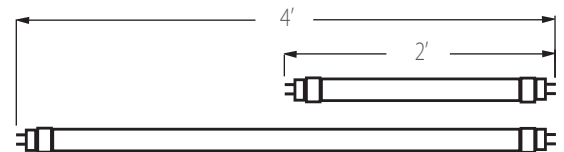

Ace Tube Lights Type A & B Nano Tube (AL-T8)

▼ Efficacy

- Only the highest quality LEDs are used to deliver the maximum amount of lumens per strip

▼ Quick Ship Options Available

Contact your sales representative for more information.

▼ Specifications

Suitability	Replace T8 and T12 Lamps
Warranty	5 Years
Expected Life	>100,000 L70
System Wattages	2'-10W
	4'-10W
	Additional Wattages available
Efficacy	>160 lm/w
Voltage	100-277V AC
Beam Angle	320°
Lens Options	Frosted
Color Rendering Index (CRI)	>80
Color Temperature	3500K, 4100K or 5000K
Operating Temperature	-40F +130F
Power Factor	0.99
Total Harmonic Distortion	<10% (277V)
Certifications	UL, RoHS, CUL Canada, IP50

▼ Ordering Information

Model	Size	Tube	Wattage	Lens	Kelvin
AL-T8-	2-(24")	A-B	10	Frosted	3500K (35K)
	4-(48")				4100K (41K)
					5000K (50K)

▼ Lumen Output

Wattage	Lumen
10	1600

Example

AL-T8-4-A-B-10-F-50K

Weight: <1 lbs.