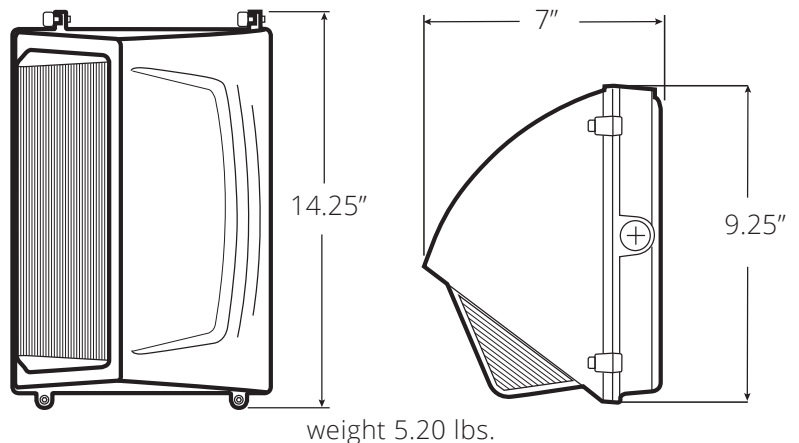

ACE Wall Pack (WP1)

▼ Efficacy

- Only high quality Philips™ LumiLED™ LEDs used to ensure maximum light output and longevity

▼ Thermal Dissipation

- LED's are populated to an aluminum core board to maximize thermal dissipation

▼ Lens

- Frosted

▼ Mounting

Designed for wall mounting

▼ Controls/Sensors

- Photo Cell-Standard

▼ Specifications

Suitability	Wet Locations-IP65 Rated
Warranty	5 Years
Expected Life	>100,000
Driver	Compatible with most wireless controls
System Wattages	40W, 60W, 80W
Efficacy	>130 lm/w
Voltage	100-277V AC
Beam Angle	120°
Lens Options	Frosted
Color Rendering Index (CRI)	>70
Color Temperature	3500K, 4000K OR 5000K
Operating Temperature	-40F +122F
Power Factor	0.90
Total Harmonic Distortion	<10% (277V)
Certifications	DLC Standard*, ETL, RoHS

*Refer to the DLC QPL for current listings

▼ Ordering Information

Model	Wattage	Kelvin	Lens	Voltage	Sensor
AL-WP1-	40	3500K (35K)	Frosted	UNV	Photo Cell (PC)
	60	4000K (40K)			
	80	5000K (50K)			

▼ Lumen Output

Wattage	Lumen
40	5200
60	7800
80	10400

Example

AL-WP1-XXW-XXK-F-UNV-PC

▼ Quick Ship Options Available

Contact your sales representative for more information.

Specifications are Subject to Change.

2 of 2
Modified: April 30, 2020 1:01 PM