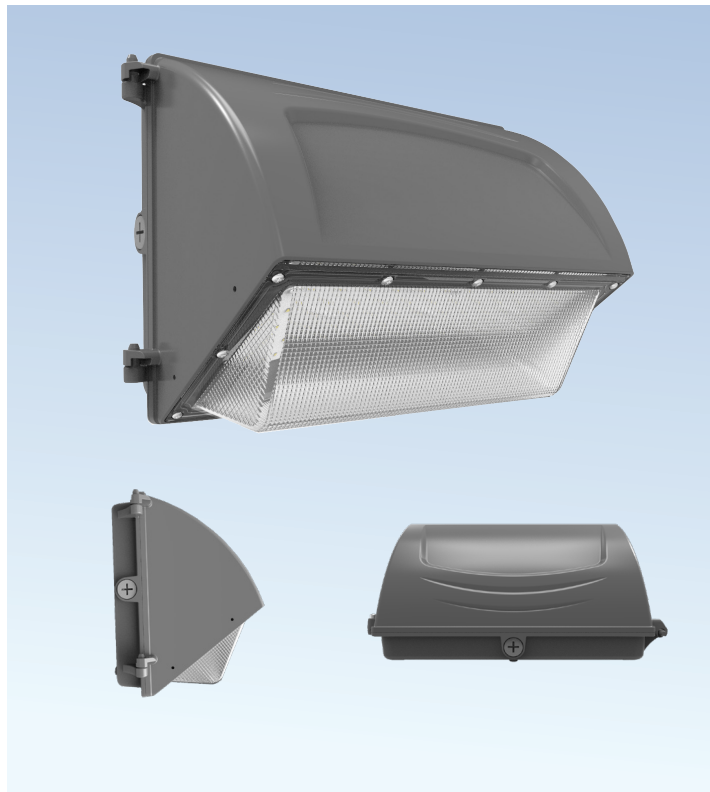

Project Name:	
Application:	
Date:	

ACE Wall Pack (WP1)

The Ace LED Wall Pack (WP1) Wall Pack provides traditional architectural style with high performance energy efficient illumination. Rugged die-cast aluminum construction, hinged removable door, stainless steel hardware along with sealed gasket make the LED Wall Pack virtually impenetrable to contaminants. The Ace Wall Pack luminaire is ideal for pathway, building entrance, vehicle ramps, tunnels, stairways and loading docks and more.

Highlights

- Efficacy >130 Lumens/Watt Delivered
- Compatible with most wireless controls
- Heavy duty, die-cast aluminum housing with hinged removable door frame.
- Ideal for parking lots, hotels, plaza, garden, park, overnight security, entrance, stairways, and overhead door lighting applications and more.
- 120 Degree Light Distribution
- 5 Year Warranty Complete System
- Rapid Installation
- Impact Resistant
- Modular design for easy installation and maintenance

Quick Ship Options Available

Contact your sales representative for more information.

ACE Wall Pack (WP1)

▼ Efficacy

- Only high quality Philips™ LumiLED™ LEDs used to ensure maximum light output and longevity

▼ Thermal Dissipation

- LED's are populated to an aluminum core board to maximize thermal dissipation

▼ Lens

- Frosted

▼ Mounting

Designed for wall mounting

▼ Controls/Sensors

- Photo Cell-Standard