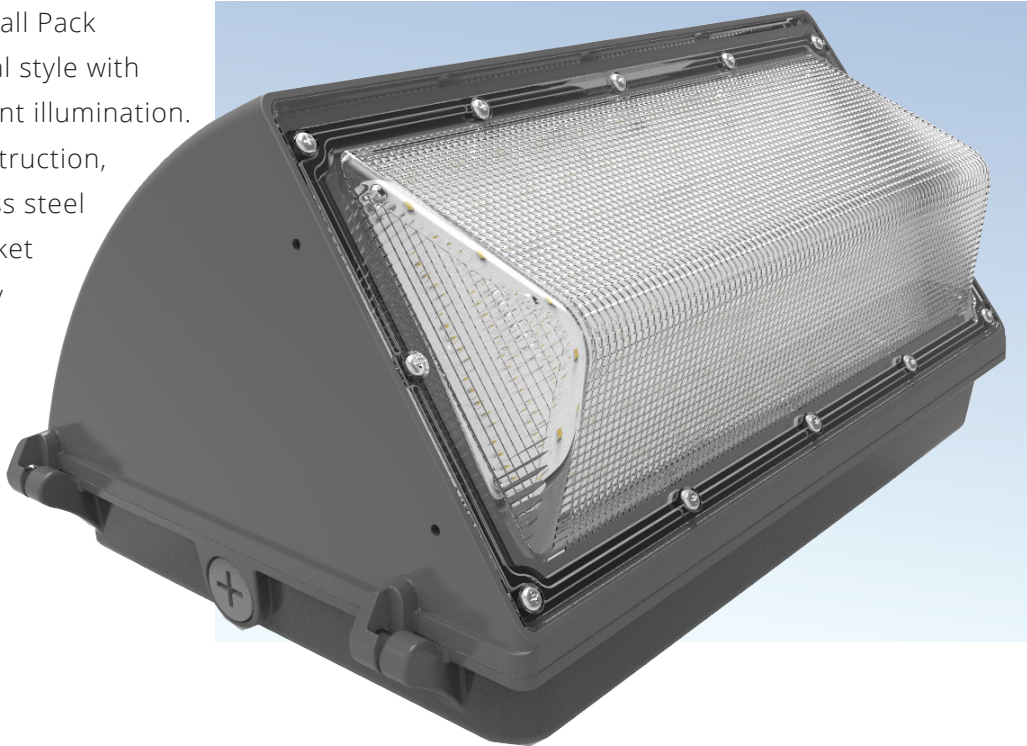

Project Name:	
Application:	
Date:	

ACE Wall Pack (WP1)

The Ace LED Wall Pack (WP1) Wall Pack provides traditional architectural style with high performance energy efficient illumination. Rugged die-cast aluminum construction, hinged removable door, stainless steel hardware along with sealed gasket make the LED Wall Pack virtually impenetrable to contaminants. The Ace Wall Pack luminaire is ideal for pathway, building entrance, vehicle ramps, tunnels, stairways and loading docks and more.

Highlights

- Efficacy >130 Lumens/Watt Delivered
- Compatible with most wireless controls
- Heavy duty, die-cast aluminum housing with hinged removable door frame.
- Ideal for parking lots, hotels, plaza, garden, park, overnight security, entrance, stairways, and overhead door lighting applications and more.
- 120 Degree Light Distribution
- 5 Year Warranty Complete System
- Rapid Installation
- Impact Resistant
- Modular design for easy installation and maintenance

Quick Ship Options Available

Contact your sales representative for more information.

ACE Wall Pack (WP1)

▼ Efficacy

- Only high quality Philips™ LumiLED™ LEDs used to ensure maximum light output and longevity

▼ Thermal Dissipation

- LED's are populated to an aluminum core board to maximize thermal dissipation

▼ Lens

- Frosted

▼ Mounting

Designed for wall mounting

▼ Controls/Sensors

- Photo Cell-Standard