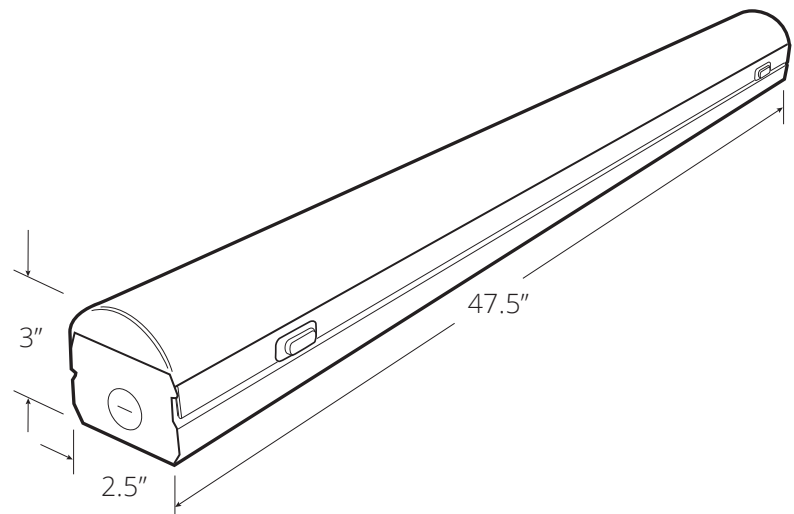

Ace Strip Fixture (ST1)

▼ Efficacy

- Only the highest quality LEDs are used to deliver the maximum amount of lumens per strip

▼ Thermal Dissipation

- Each LED board is made with aluminum to ensure maximum heat dissipation from the LED

▼ Lens

- Lenses are made using a High Quality Plastic with UV inhibitors to aid against yellowing

▼ Specifications

Suitability	Wall Mount, Surface mount or Pendant
Warranty	5 Years
Expected Life	>100,000 L70
Driver	Dimmable 1-10V, compatible with most wireless controls
System Wattages	22W, 36W
Efficacy	>130 lm/w
Voltage	100-277V AC
Beam Angle	180°
Lens Options	Frosted
Color Rendering Index (CRI)	>80
Color Temperature	3500K, 4100K OR 5000K
Operating Temperature	-40F +130F
Power Factor	0.99
Total Harmonic Distortion (THD)	<10% (277V)
Certifications	UL, Lighting Facts, RoHS

▼ Ordering Information

Model	Size	Kelvin	Wattage	Options	
AL-ST1-	4-(48")	3500K (35K)	22	LINK	Linkable Connector
		4100K (41K)	36		
		5000K (50K)			

▼ Lumen Output

Wattage	Lumen
22	2934
36	4758

Example

AL-ST1- 4-50K-22-LINK

▼ Quick Ship Options Available

Contact your sales representative for more information.

Specifications are Subject to Change.