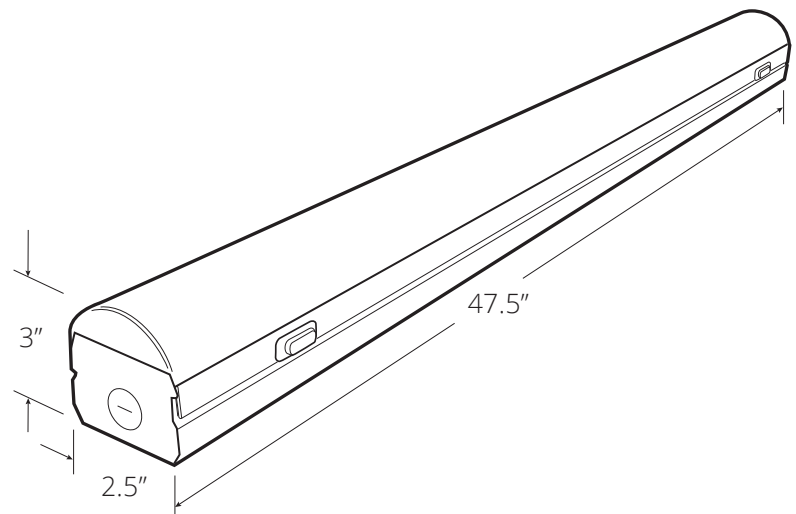

Ace Strip Fixture (ST1)

▼ Efficacy

- Only the highest quality LEDs are used to deliver the maximum amount of lumens per strip

▼ Thermal Dissipation

- Each LED board is made with aluminum to ensure maximum heat dissipation from the LED

▼ Lens

- Lenses are made using a High Quality Plastic with UV inhibitors to aid against yellowing

▼ Specifications

Suitability	Wall Mount, Surface mount or Pendant
Warranty	5 Years
Expected Life	>100,000 L70
Driver	Dimmable 1-10V, compatible with most wireless controls
System Wattages	22W, 36W
Efficacy	>130 lm/w
Voltage	100-277V AC
Beam Angle	180°
Lens Options	Frosted
Color Rendering Index (CRI)	>80
Color Temperature	3500K, 4100K OR 5000K
Operating Temperature	-40F +130F
Power Factor	0.99
Total Harmonic Distortion (THD)	<10% (277V)
Certifications	UL, Lighting Facts, RoHS

▼ Ordering Information

Model	Size	Kelvin	Wattage	Options	
AL-ST1-	4-(48")	3500K (35K)	22	LINK	Linkable Connector
		4100K (41K)	36		
		5000K (50K)			

▼ Lumen Output

Wattage	Lumen
22	2934
36	4758

Example

AL-ST1- 4-50K-22-LINK

▼ Quick Ship Options Available

Contact your sales representative for more information.

Specifications are Subject to Change.